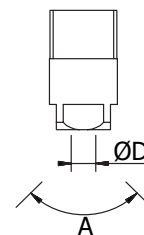

Wide Angle Spray Nozzle

The Wide spray nozzles gives a wide angle spray with several features and benefits. Made for deluging combustion materials and storage tanks for fire suppression/prevention. It is ideal for fire fighting purposes using water and foam as well as cooling of metal surfaces or other materials.

It can also be used for creating and dispersing drops in chemical reaction processing or for dust control in processing of bulk ores, coal, lime, stone, sand and gravel.